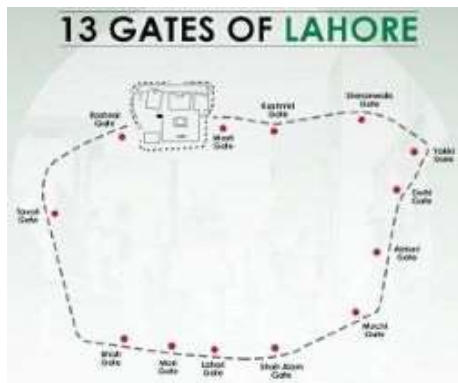

Nagi Road
Napier Hotel
Sir Hugh Rose Road (Shami Road)
Spenser Road (Abdul Rahman Road)
St. John Road (Aziz Bhatti Road)
Walton Road
Wellington Road (Tufail Road)

The Gates of Lahore

Delhi Darwaza
Roshnai Darwaza
Akbari Darwaza
Yakki Darwaza
Bhati Darwaza
Sheranwala Darwaza
Lohari Darwaza
Kashmiri Darwaza
Mori Darwaza
Masti Darwaza
Shah Alam Darwaza
Taxali Darwaza
Mochi Darwaza

Gurdwara's of Lahore (Reference <https://www.sikhiwiki.org/index.php/Gurdwaras_of_Pakistan>)

Baoli Sahib Sri Guru Amar Das
Dharamshala Sri Guru Ramdas Ji
Gurdwara Bairi Sahib Chhevin Patshahi, Kharak
Gurdwara Baoli Sahib Guru Arjan Dev Ji
Gurdwara Baoli Sahib, Rang Mahal
Gurdwara Bhai Budhu Da Awa
Gurdwara Chhevin Patshahi, Amar Saddhu
Gurdwara Chhevin Patshahi, Dhilwan
Gurdwara Chhevin Patshahi, Guru Mangat